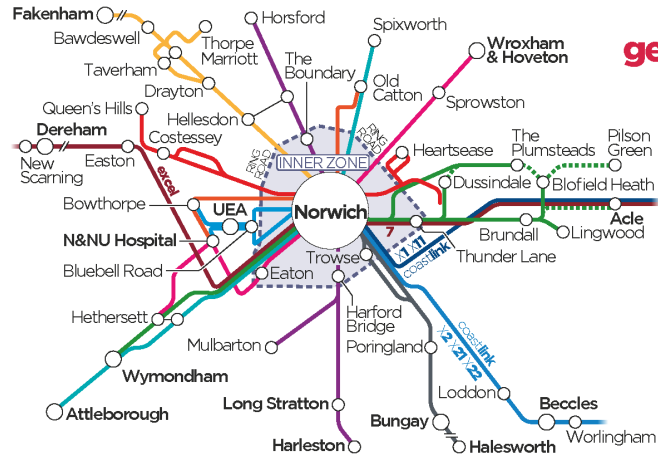

# Student Travel Offers

at City College Norwich,  
Paston College & Easton College  
(2024-2025)

**Exclusive deals for City College Norwich**

**get out more...on US**

Your pass lets you use our buses whenever you like, as much as you like...weekends, evenings & half term holidays too